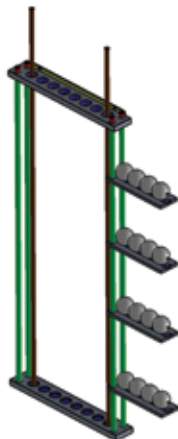

# TLP BILLIARDS

Precision Milled Billiard Accessories

Catalog Number: WR-8

Square frame w/ round side rails  
& interior cantilever shelves.

Available Colors: White #01, Black #02, Medium Bronze #03, Pewter #04, Old Gold #05, Aluminum\* #06, Brass\* #07, Smoked Chrome\* #08, Bright Gold\* #09, Bright Copper\* #10, Bright Blue\* #11, Bright Green\* #12, Bright Red\* #13, Pink\* #14. Available Metal Textures: Satin Finish #GS, Radial Circles #RC, Hashtag #HT. \*Color requires metal texture to be specified.

- Solid Aluminum Billet
- 5 Step Powdercoat Finish
- Made In The USA

TLP Billiards 1348 Pioneer Way, El Cajon, CA 92020  
Phone: 619-442-0577