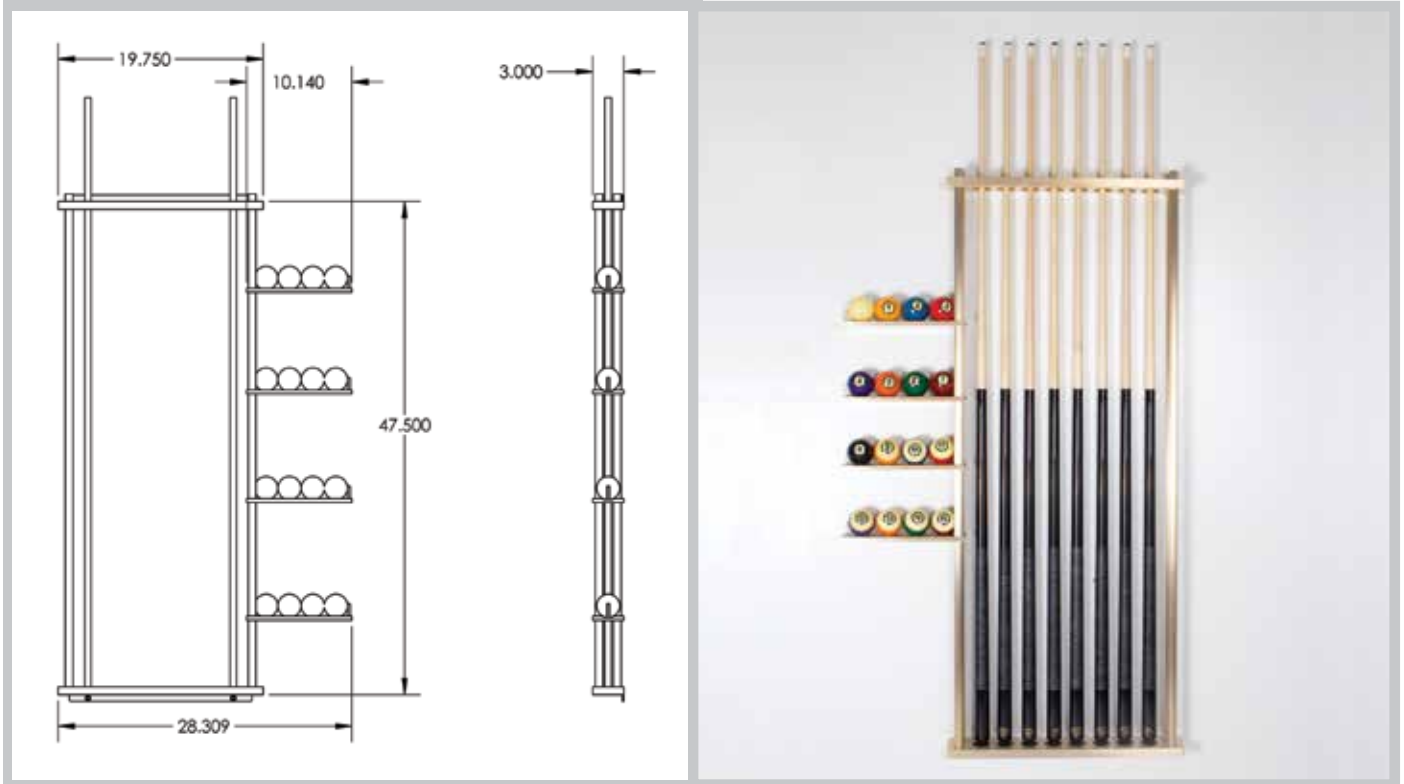

# TLP BILLIARDS

Precision Milled Billiard Accessories

Catalog Number: WR-8

Square frame w/ round side rails  
& interior cantilever shelves.

Available Colors: White #01, Black #02, Medium Bronze #03, Pewter #04, Old Gold #05, Aluminum\* #06, Brass\* #07, Smoked Chrome\* #08, Bright Gold\* #09, Bright Copper\* #10, Bright Blue\* #11, Bright Green\* #12, Bright Red\* #13, Pink\* #14. Available Metal Textures: Satin Finish #GS, Radial Circles #RC, Hashtag #HT. \*Color requires metal texture to be specified.

- Solid Aluminum Billet
- 5 Step Powdercoat Finish
- Made In The USA

TLP Billiards 1348 Pioneer Way, El Cajon, CA 92020  
Phone: 619-442-0577