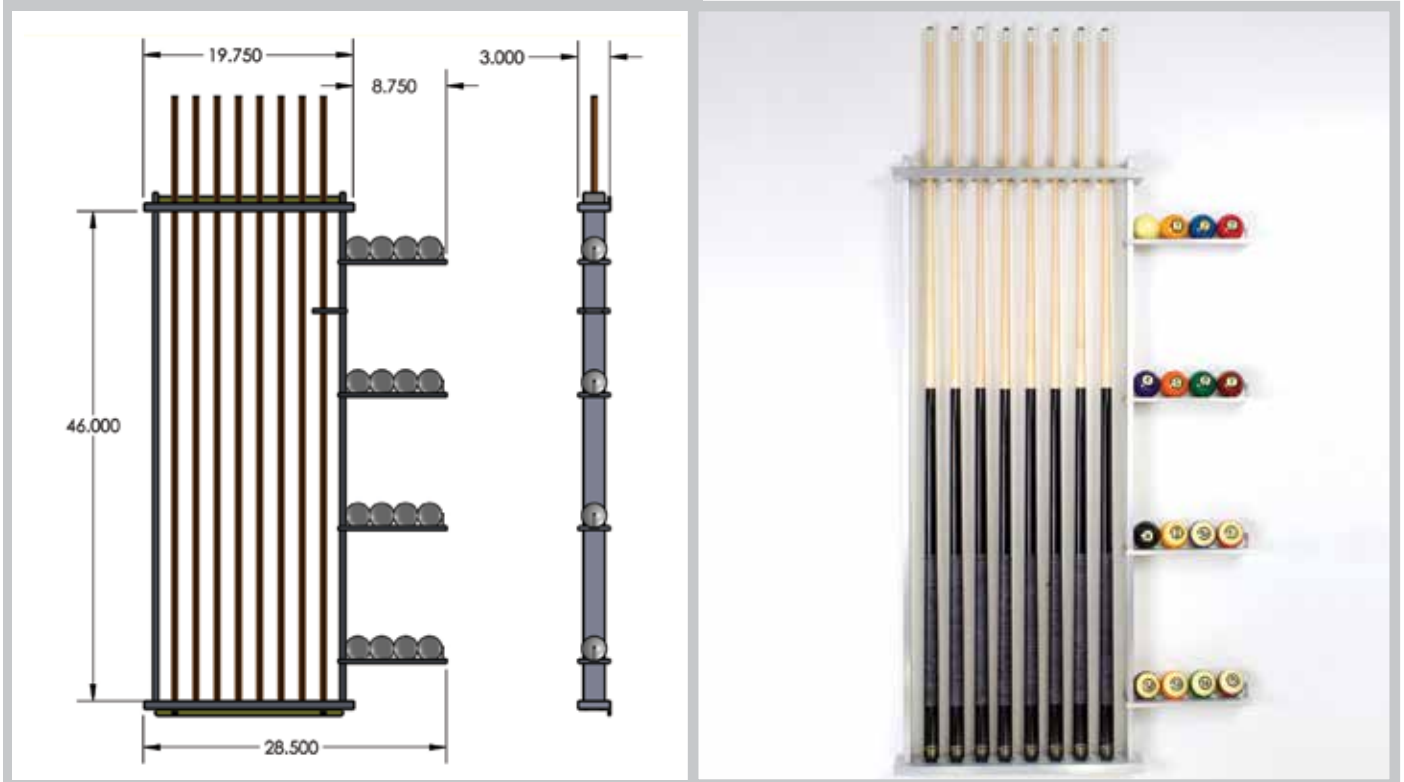

TLP BILLIARDS

Precision Milled Billiard Accessories

Catalog Number: WR-7

Square frame w/ flatbar side rails
& interior cantilever shelves.

Available Colors: White #01, Black #02, Medium Bronze #03, Pewter #04, Old Gold #05, Aluminum* #06, Brass* #07, Smoked Chrome* #08, Bright Gold* #09, Bright Copper* #10, Bright Blue* #11, Bright Green* #12, Bright Red* #13, Pink* #14. Available Metal Textures: Satin Finish #GS, Radial Circles #RC, Hashtag #HT. *Color requires metal texture to be specified.

- Solid Aluminum Billet
- 5 Step Powdercoat Finish
- Made In The USA

TLP Billiards 1348 Pioneer Way, El Cajon, CA 92020
Phone: 619-442-0577