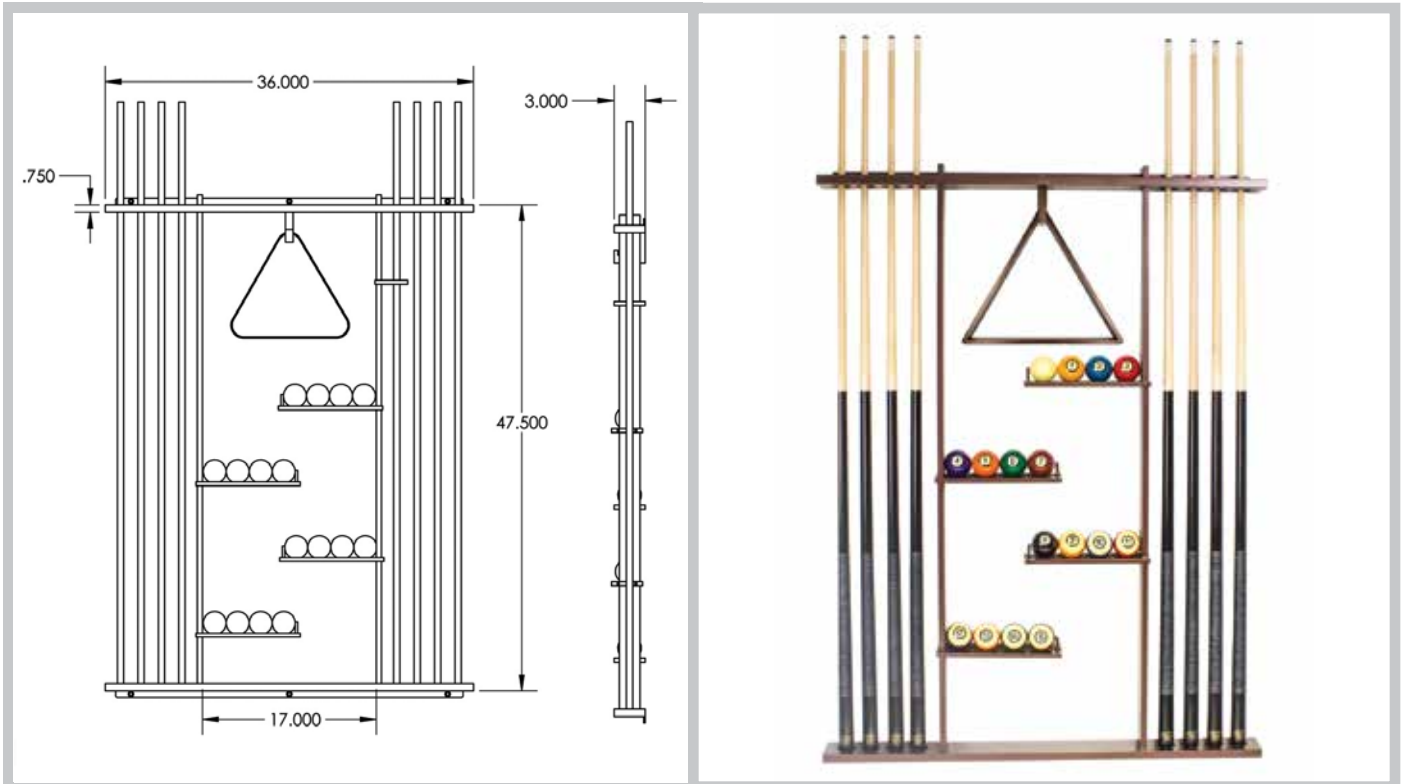

TLP BILLIARDS

Precision Milled Billiard Accessories

Catalog Number: WR-6

Square frame w/ interior cantilever shelves.

Available Colors: White #01, Black #02, Medium Bronze #03, Pewter #04, Old Gold #05, Aluminum* #06, Brass* #07, Smoked Chrome* #08, Bright Gold* #09, Bright Copper* #10, Bright Blue* #11, Bright Green* #12, Bright Red* #13, Pink* #14. Available Metal Textures: Satin Finish #GS, Radial Circles #RC, Hashtag #HT. *Color requires metal texture to be specified.

- Solid Aluminum Billet
- 5 Step Powdercoat Finish
- Made In The USA

TLP Billiards 1348 Pioneer Way, El Cajon, CA 92020
Phone: 619-442-0577